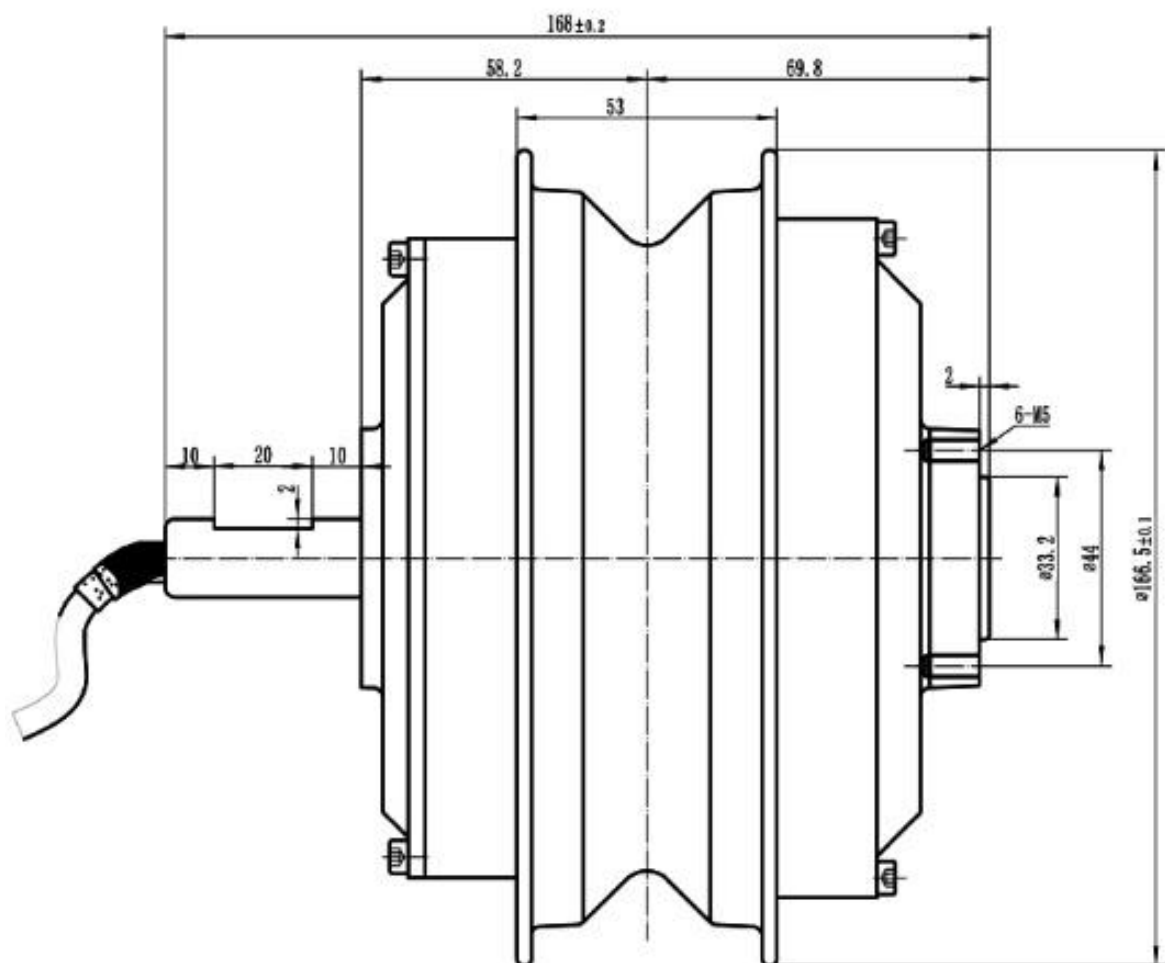

Electric wheelbarrow motor optional tires

(2020.5.9 V2)

The motor common version is 500w, 100-200RPM, any way, we can also customize the power and speed for you.

1. Dual shaft and single shaft Motor size:

2.10 inch tires

10x4.0-6 off road tire

10x4.0-6 road tire

3.11 inch tire

11x3.50-6 off road tire

4.12 inch tires

5.13 inch tires

Tire-E

Tire-D

Tire-B

Tire-C

Tire-A

6.14 inch tire

14x5.0-6 or 14x4.1-6

7.15 inch tire

15x5.0-6