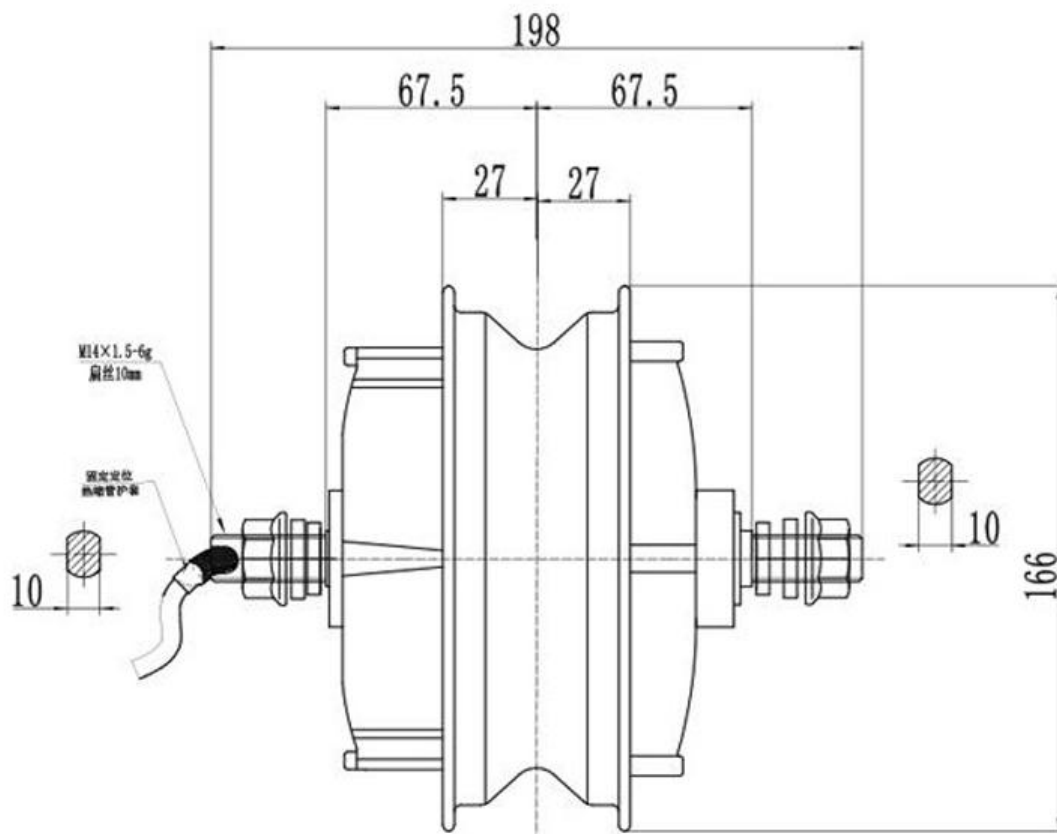

Electric wheelbarrow motor optional tires

(2020.5.9 V2)

The motor common version is 500w, 100-200RPM, any way, we can also customize the power and speed for you.

1. Dual shaft and single shaft Motor size:

2.10 inch tires

10x4.0-6 off road tire

10x4.0-6 road tire

3.11 inch tire

11x3.50-6 off road tire

4.12 inch tires

5.13 inch tires

Tire-E

Tire-D

Tire-B

Tire-C

Tire-A

6.14 inch tire

14x5.0-6 or 14x4.1-6

7.15 inch tire

15x5.0-6