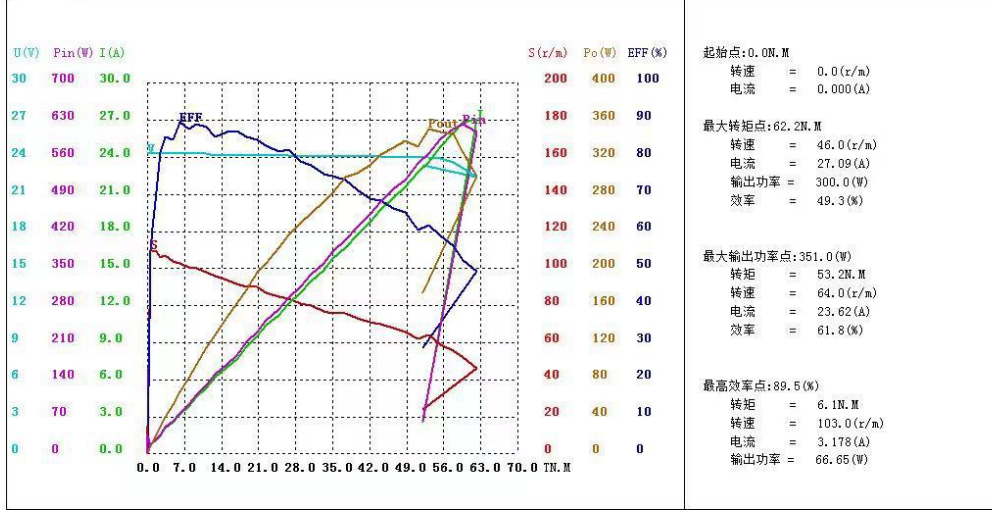

Motor KN6 Series **Voltage** 24(V)
Brand UUMOTOR **Current** 13.0(A)
Power 350(W)
Date 2023-02-21 **Speed** 80(r/m)

Motor KN6 Series **Voltage** 36(V)
Brand UUMOTOR **Current** 13.0(A)
Power 500(W)
Date 2023-03-14 **Speed** 125(r/m)

Motor	KN6 Series	Voltage	48(V)
Brand	UUMOTOR	Current	16.0(A)
		Power	800(W)
Date	2023-02-21	Speed	160(r/m)