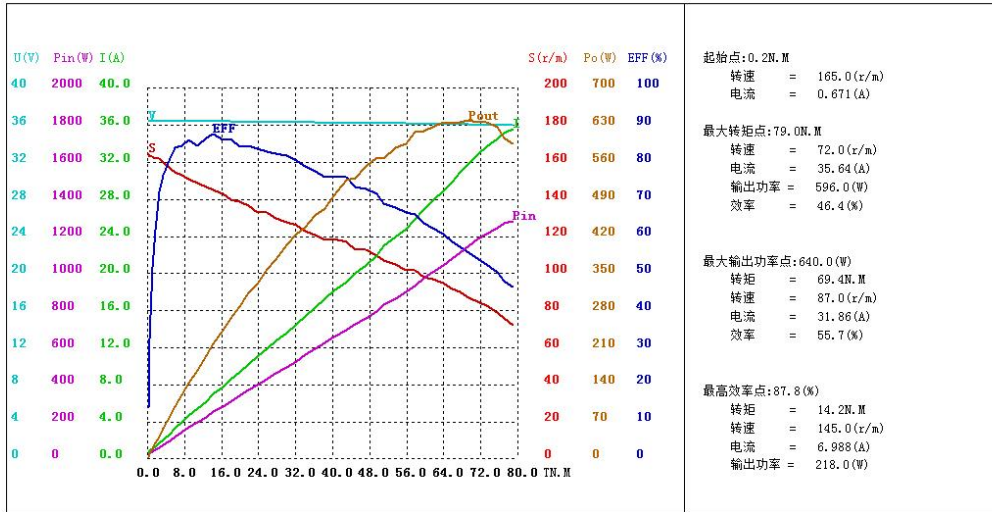

Motor KN6 Series **Voltage** 24(V)
Brand UUMOTOR **Current** 13.0(A)
Power 350(W)
Date 2023-02-21 **Speed** 80(r/m)

Motor KN6 Series **Voltage** 36(V)
Brand UUMOTOR **Current** 13.0(A)
Power 500(W)
Date 2023-03-14 **Speed** 125(r/m)

Motor	KN6 Series	Voltage	48(V)
Brand	UUMOTOR	Current	16.0(A)
		Power	800(W)
Date	2023-02-21	Speed	160(r/m)